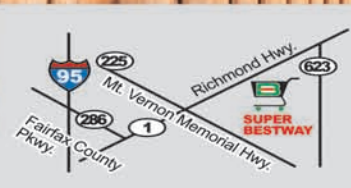

**BOOTH FOR RENT**

Location: Super Best  
13600 Laurel Bowie Rd, Laurel, MD 20708  
Tel: 301-362-5572