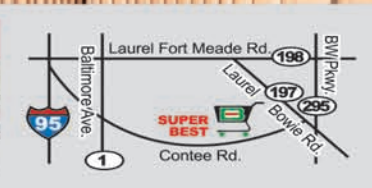

**BOOTH FOR RENT**

Location: Super Best  
13600 Laurel Bowie Rd, Laurel, MD 20708  
Tel: 301-362-5572